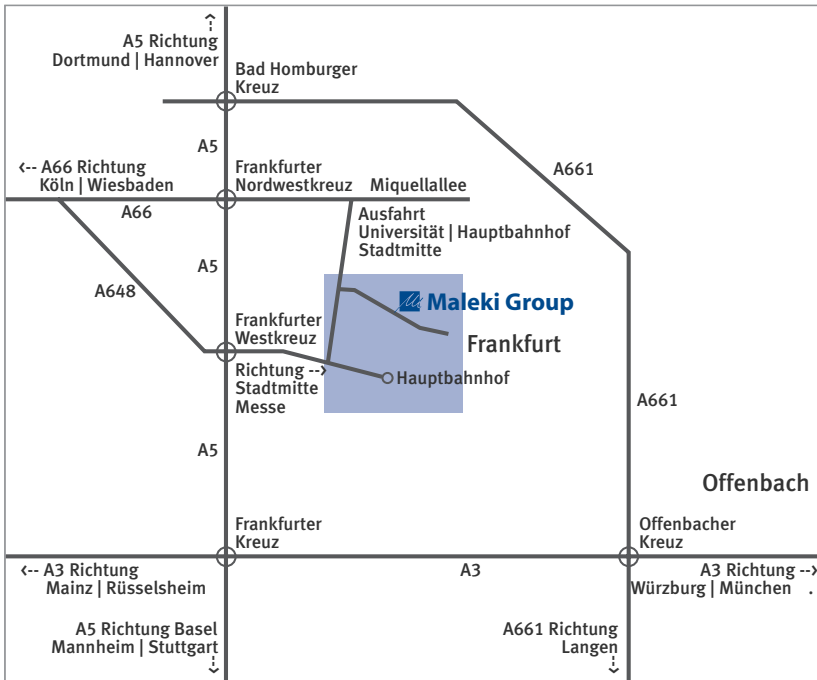

Directions

Travelling from North on A5

- ...> follow A5 to »Nordwestkreuz« Frankfurt
- ...> change to A66
- ...> take exit »Universität, Hauptbahnhof, Stadtmitte«, follow Zeppelinallee to intersection Bockenheimer Landstraße
- <... take a left on Bockenheimer Landstraße
- <... take a left on the fourth street onto Freiherr-vom-Stein-Straße
- <... turn left on Eppsteiner Straße
- <... turn left on Wiesenu

Our reception is located on the second floor at Wiesenu 1.

Travelling from South on A5

- ...> follow A5 to »Westkreuz« Frankfurt
- ...> change to A648 towards »Stadtmitte, Messe« [Theodor-Heuss-Strasse]
- <... take a left at roundabout Ludwig-Erhard-Anlage [Messturm]
- ...> take a right at next stoplight on Senckenberganlage toward Palmengarten
- ...> take a right on Bockenheimer Landstraße [next bigger intersection]
- <... take a left on the fourth street onto Freiherr-vom-Stein-Straße
- <... turn left on Eppsteiner Straße
- <... turn left on Wiesenu

Our reception is located on the second floor at Wiesenu 1.

Public Transportation

underground

- ...> From Frankfurt Station »Hauptbahnhof« take U4 towards »Bockenheimer Warte«. Exit at »Bockenheimer Warte« [2 stops].
- ...> Transfer to U6 towards »Ostbahnhof« or U7 towards »Enkheim«. Exit at stop Westend [1 stop].
- ...> Exit the station towards Wiesenu. Our office building is located behind the restaurant »Blockhouse«